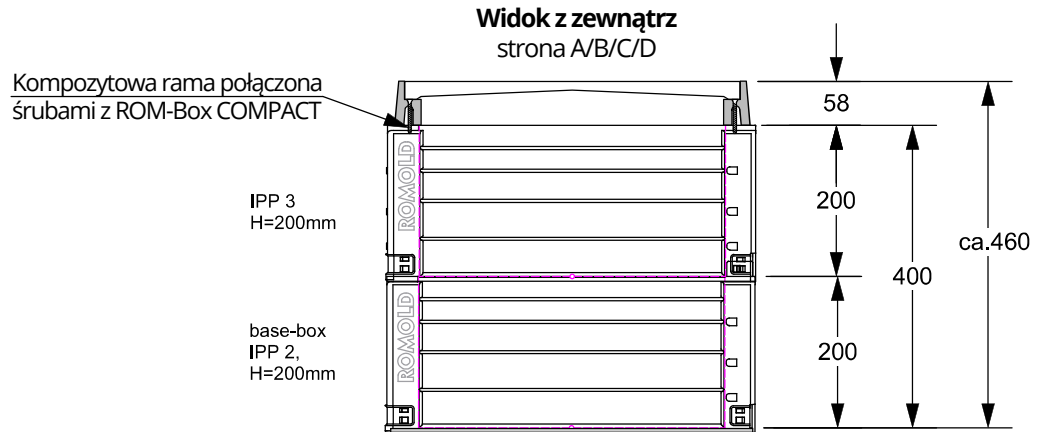

ROM-Box COMPACT 40 40 46 KULB

Wysokość = 46 cm

Pokrywa kompozytowa (tworzywo) kl. B 125

Pokrywa 1 częściowa, ryglowana

zdjęcie poglądowe

światło ramy ROM-Box:
405 x 405 mm

ROMOLD GmbH
D-83416 Surheim

Reproduction and duplication of this document as well as utilisation and notification of its content is not permitted as far as not explicit conceded. Contraventions commit to damages.

scale: M 1:10

date: 22.11.23

projekt: **PL_Standard**

ROM-Box COMPACT 40 40 KULB

drawing no.: ROM-Box COMPACT 40 40 KULB

file: PL_ROM-Box COMPACT 40 40 KULB

fo.

| | date | name |
|---------|------------|-------|
| editor | 22.11.2023 | Huber |
| checked | | |
| norm | | |
| resp. | amendment | date |
| | | |