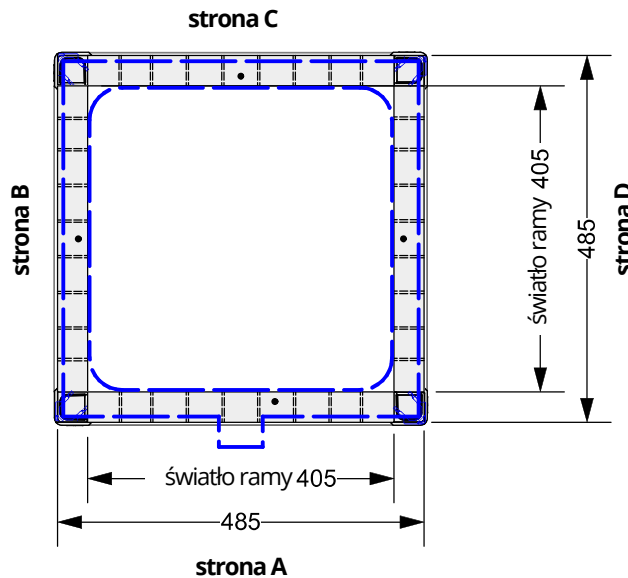

ROM-Box COMPACT 40 40 46 KULB

Wysokość = 46 cm

Pokrywa kompozytowa (tworzywo) kl. B 125

Pokrywa 1 częściowa, ryglowana

zdjęcie poglądowe

światło ramy ROM-Box:
405 x 405 mm

ROMOLD GmbH
D-83416 Surheim

Reproduction and duplication of this document as well as utilisation and notification of its content is not permitted as far as not explicit conceded. Contraventions commit to damages.

scale: M 1:10

date: 22.11.23

projekt: **PL_Standard**

ROM-Box COMPACT 40 40 KULB

drawing no.: ROM-Box COMPACT 40 40 KULB

file: PL_ROM-Box COMPACT 40 40 KULB

fo.

| | date | name |
|---------|------------|-------|
| editor | 22.11.2023 | Huber |
| checked | | |
| norm | | |
| resp. | amendment | date |
| | | |